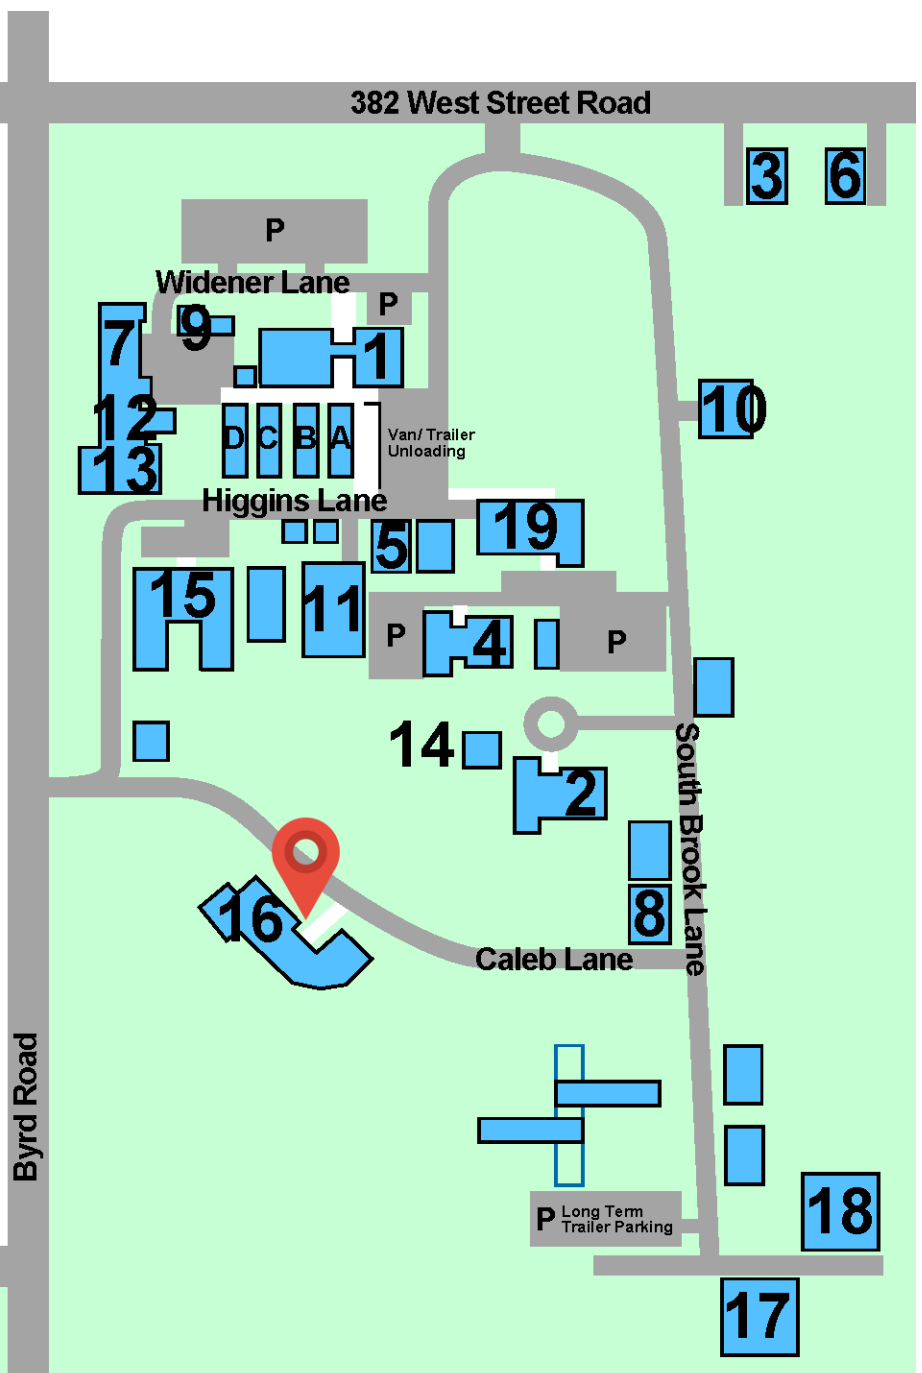

- 1 Widener Hospital for Large Animals  
Admissions Desk  
Woerner Amphitheater
- 2 Allam House
- 3 Administration Services
- 4 Alumni Hall & Dormitory
- 5 Boucher Field Service Center
- 6 Boucher House
- 7 C. Mahlon Kline Center
- 8 Center for Animal Health & Productivity
- 9 Clinical Lab
- 10 Dean's House (Tenant Farm)
- 11 English Equine Evaluation
- 12 Farrier shop
- 13 Graham French NICU / ICU
- 14 Hill Cottage
- 15 Moran Critical Care Center
- 16 Myrin Building and duPont Library
- 17 Murphy Lab
- 18 Retinal Studies (canine)
- 19 Scott Equine Sports Medicine  
Moelis Conference Room

- A Barn
- B Barn
- C Barn
- D Barn
  
- P Parking

- 20 Hofmann Center
- 21 Marshak Dairy
- 22 Poultry Diagnostics
- 23 Swine Unit

# New Bolton Center

Revised: 10/22/12

20

22

21

23

Line Road

Byrd Road

Bartram Road

382 West Street Road

Widener Lane

Higgins Lane

Caleb Lane

South Brook Lane

P Long Term Trailer Parking

Van/Trailer Unloading